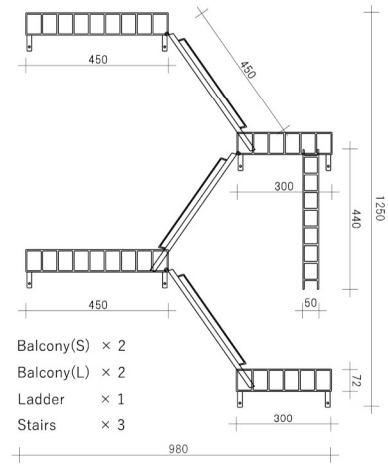

CIRCLE

SQUARE

DEW umbrella stand CIRCLE
W28 x D28 x H62 cm
LOT/1 ¥10,500 (税抜)
JAN 4589824362601

DEW umbrella stand SQUARE
W25 x D25 x H62 cm
LOT/1 ¥10,500 (税抜)
JAN 4589824362618

Example

Balcony(L) × 3
Ladder × 1
Stairs × 2