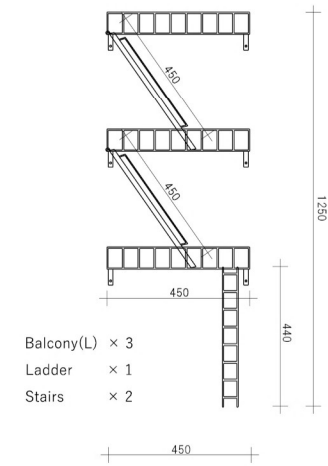

CIRCLE

SQUARE

DEW umbrella stand CIRCLE
W28 x D28 x H62 cm
LOT/1 ¥10,500 (税抜)
JAN 4589824362601

DEW umbrella stand SQUARE
W25 x D25 x H62 cm
LOT/1 ¥10,500 (税抜)
JAN 4589824362618

Example

Balcony(L) × 3
Ladder × 1
Stairs × 2