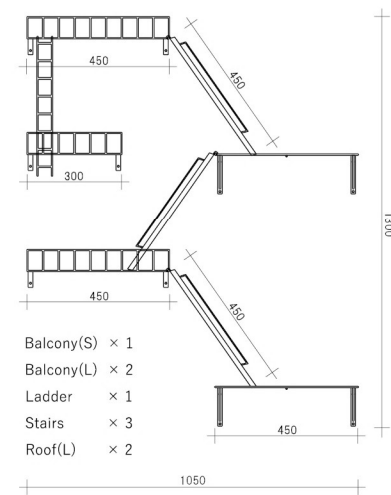

Balcony(S) × 1
Balcony(L) × 2
Ladder × 1
Stairs × 3
Roof(L) × 2