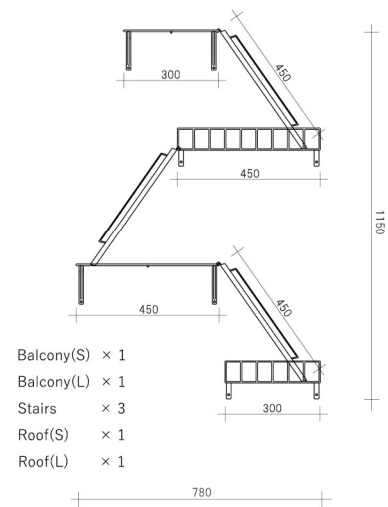

Balcony(S) × 1
Balcony(L) × 1
Stairs × 3
Roof(S) × 1
Roof(L) × 1

FIRE ESCAPE

19世紀中頃のニューヨーク、住宅の外壁に設置が義務付けられた非常階段。今でも現存する鉄製のバルコニーやステップは火災などに負けないよう重厚な作りとなっています。その FIRE ESCAPE を忠実に再現し、インテリアの壁面収納としてアレンジしたアイテム。バルコニーやステアーズなどを組み合わせることで、雰囲気のあるディスプレイが楽しめます。

Balcony(S)
W30 x D11 x H12 cm
¥1,800(税抜)
JAN 4589824360010

Balcony(L)
W45 x D11 x H12 cm
¥2,100(税抜)
JAN 4589824360027

Ladder
W5 x D1.5 x H44 cm
¥1,200(税抜)
JAN 4589824360034

Stairs
W6 x D4 x H45 cm
¥1,800(税抜)
JAN 4589824360041

Roof(S)
W30 x D23 x H13 cm
¥2,900(税抜)
JAN 4589824360058

Roof(L)
W45 x D23 x H13 cm
¥3,500(税抜)
JAN 4589824360065

Stand
W14 x D3 x H19 cm
¥500(税抜)
JAN 4589824360072

Window
W14 x D3.5 x H18 cm
¥1,400(税抜)
JAN 4589824360089